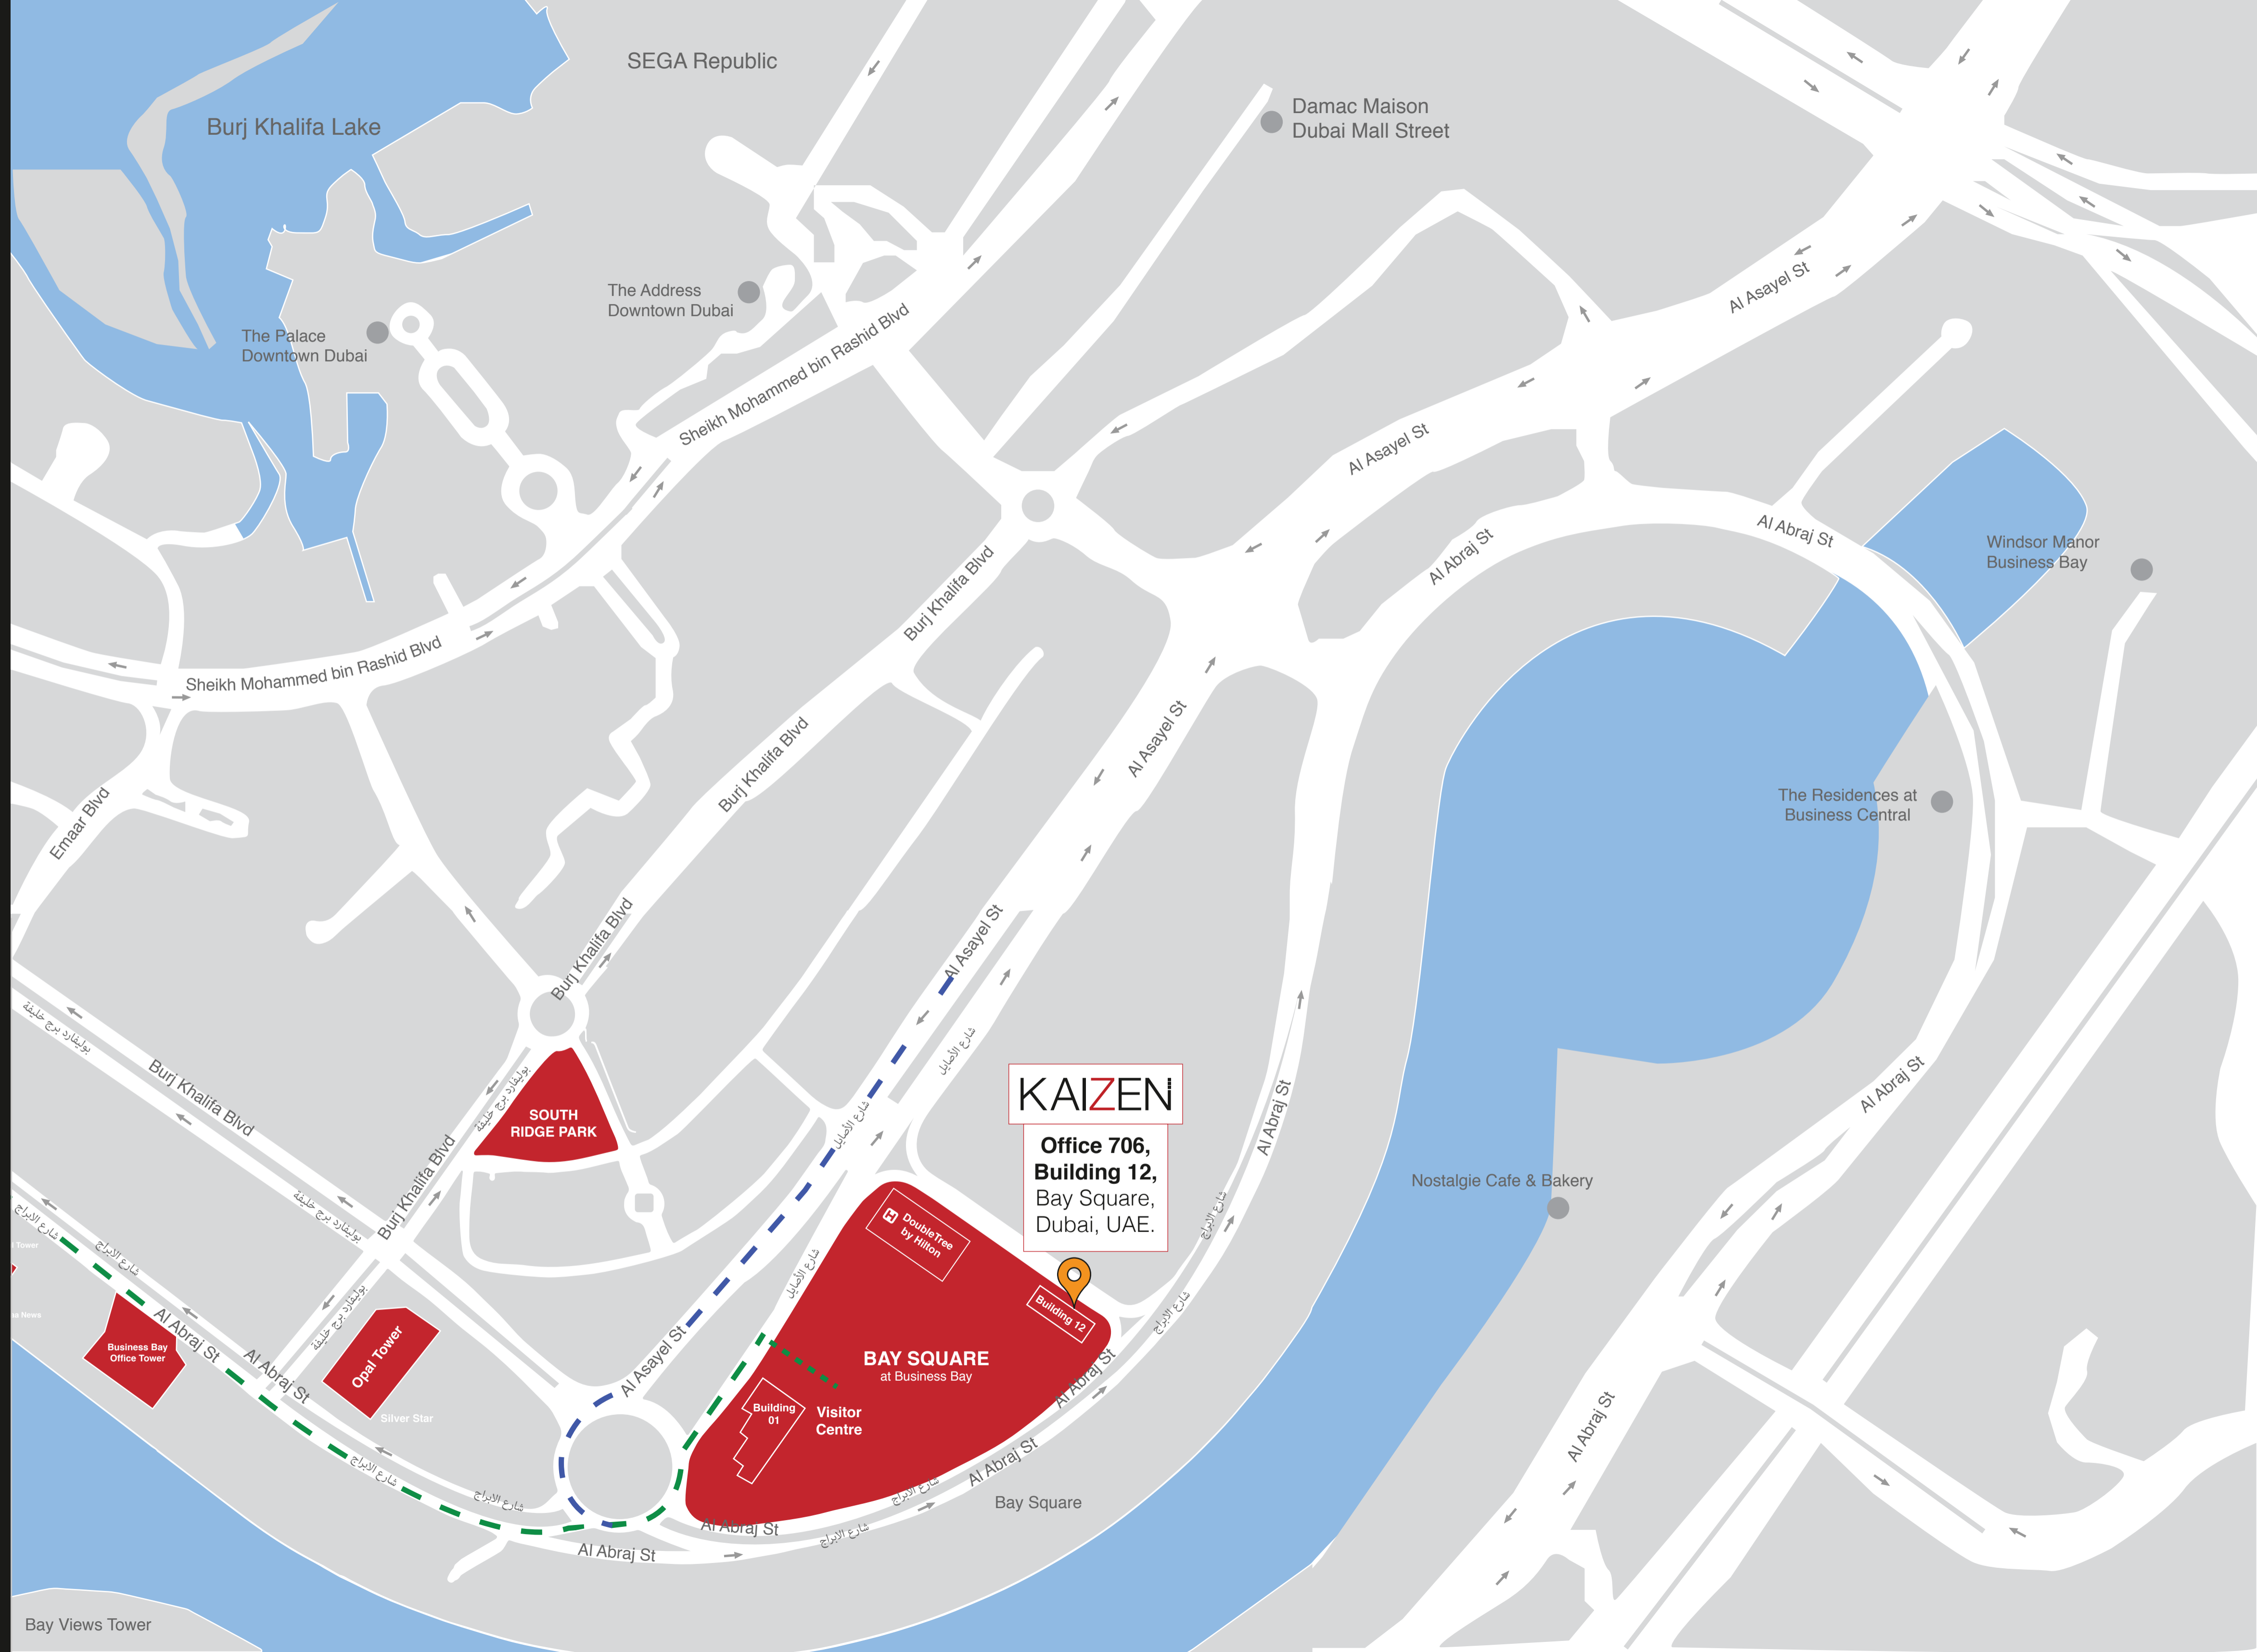

FROM SHEIKH ZAYED ROAD

- Merge onto Al Khaleej Al Tejari 1 St
- Turn left onto Al Abraj St
- At the round-a-bout, take the 2nd exit onto Al Asayel St

FROM AL KHAIL ROAD

- Take exit Doha Street
- Take right on Al Asayel Rd
- Slight left toward Al Asayel Rd
- Slight left toward Al Asayel Rd
- Turn left onto Al Asayel Rd
- Slight left onto Al Asayel St
- At the roundabout, take the 4th exit and stay on Al Asayel St

PARKING

Please Park in Basement 1,
Access Bay Square through the
Visitor entrance located in the
parking, then walk to Building 12.

KAIZEN

**Office 706,
Building 12,
Bay Square,
Dubai, UAE.**

BAY SQUARE
at Business Bay

Building 01
Visitor Centre

Building 12

DoubleTree
by Hilton

Business Bay
Office Tower

Opal Tower

Silver Star

Bay Views Tower

SEGA Republic

Damac Maison
Dubai Mall Street

The Address
Downtown Dubai

The Palace
Downtown Dubai

Windsor Manor
Business Bay

The Residences at
Business Central

Nostalgie Cafe & Bakery

Bay Square